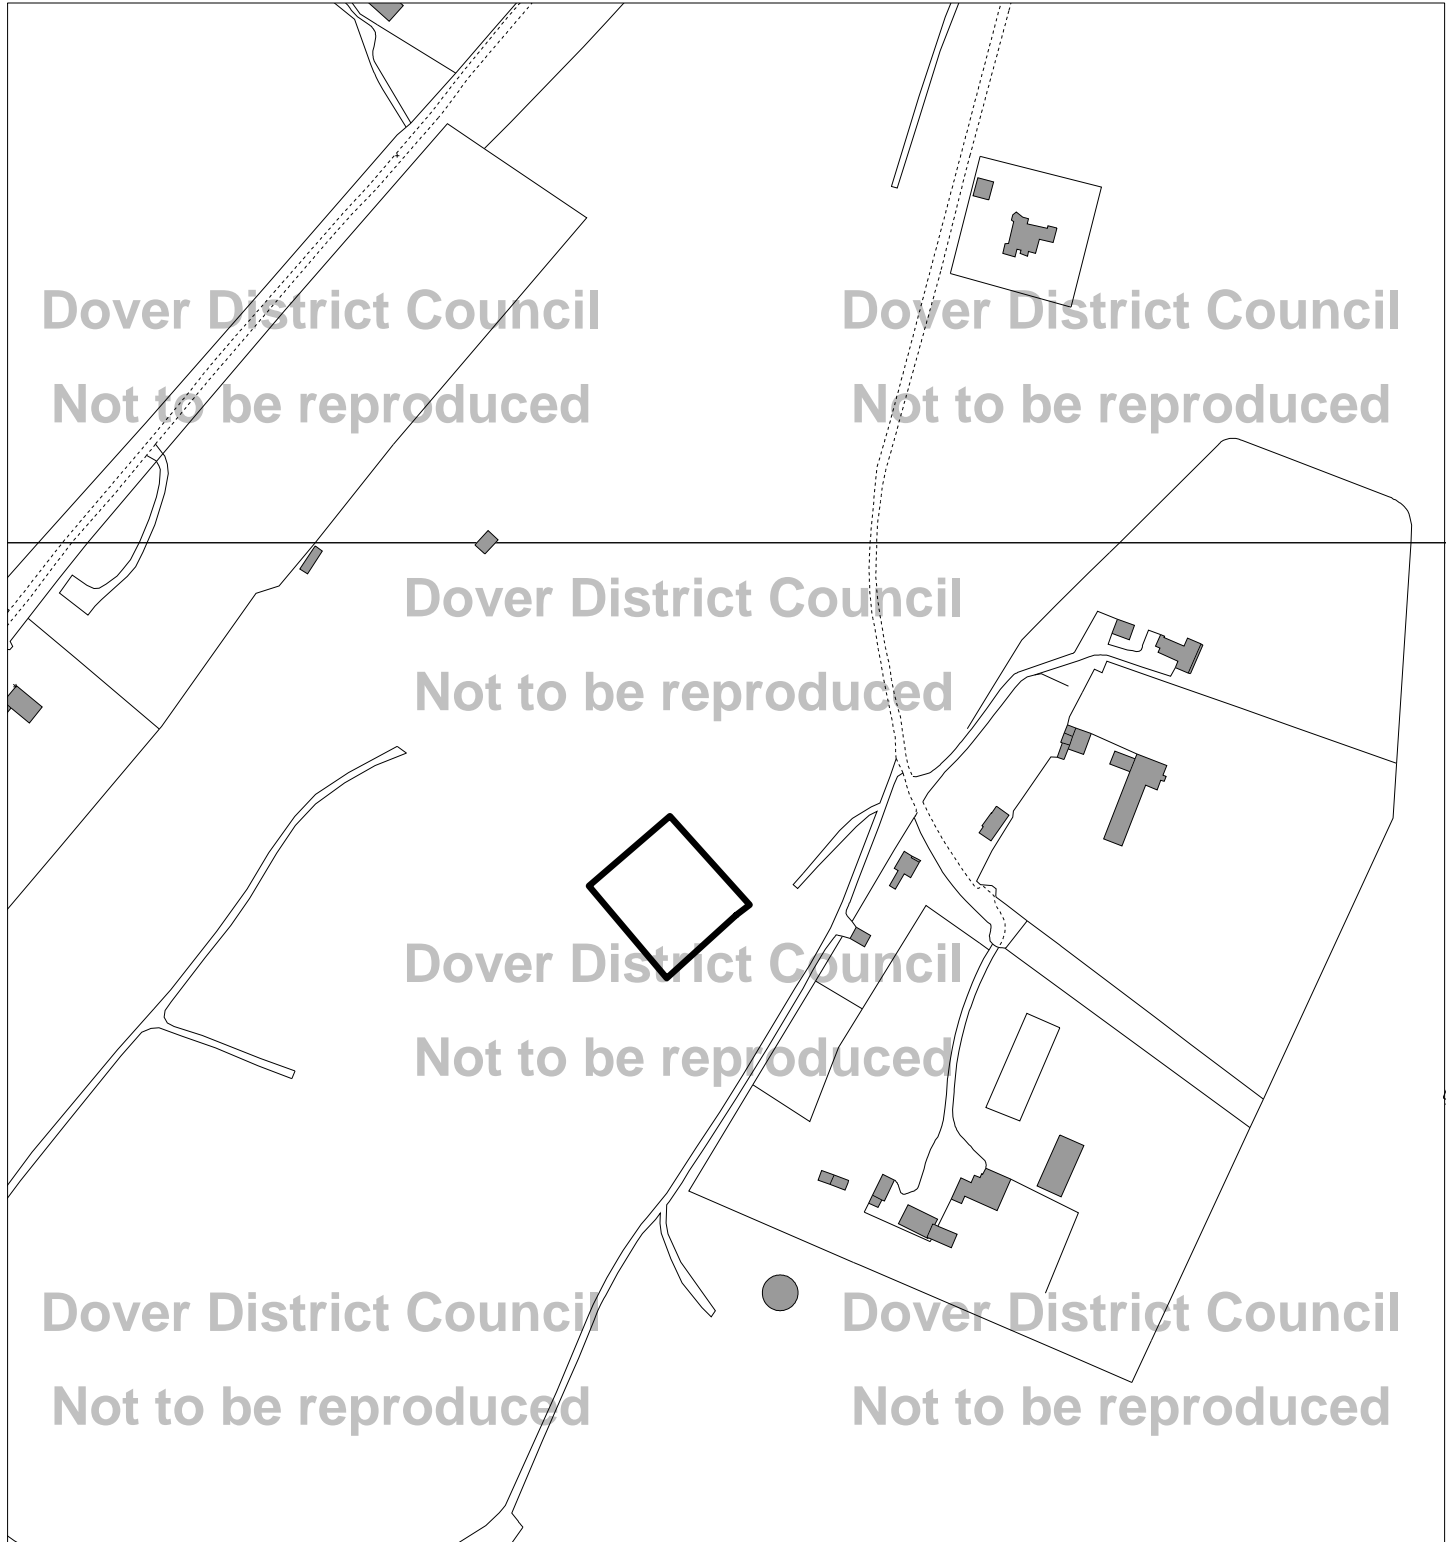

This plan has been produced for Planning Committee purposes only. No further copies may be made.

Not to scale

This map is reproduced from Ordnance Survey material with the permission of Ordnance Survey on behalf of the Controller of Her Majesty's Stationery Office © Crown copyright. Unauthorised reproduction infringes Crown copyright and may lead to prosecution or civil proceedings.

Dover District Council Licence Number 100019780
published 2017

Note: This plan is provided for purposes of site identification only.

Application: 16/00924

Walmer and Kingsdown Golf Club

The Leas

Kingsdown

CT14 8EP